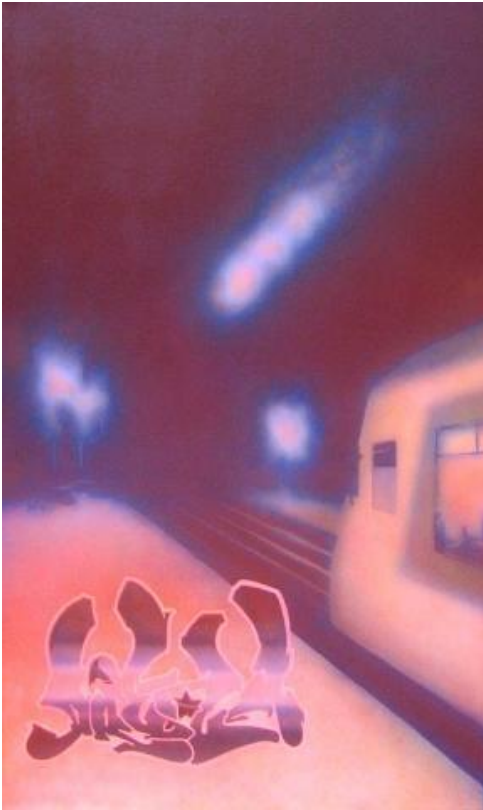

Kolibri

2009
60x100 cm
CHF 1'700.- **650.-**
Spray & Airbrush
auf Leinwand