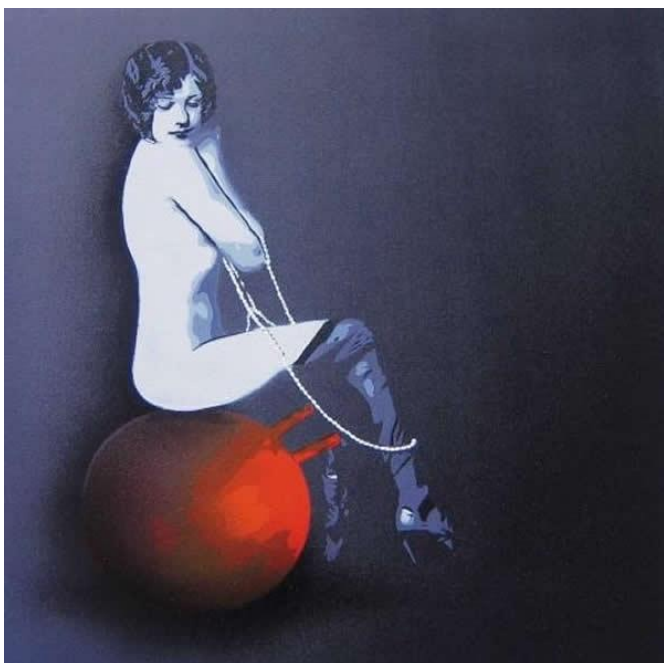

WINTERLE

Stefan Winterle

Markenzeichen: Exaktes Sprühen und der virtuose Umgang mit Schablonen

<http://www.badische-zeitung.de/weil-am-rhein/kuenstlerischer-ritterschlag-stefan-winterle-stellt-in-washington-aus--34218700.html>